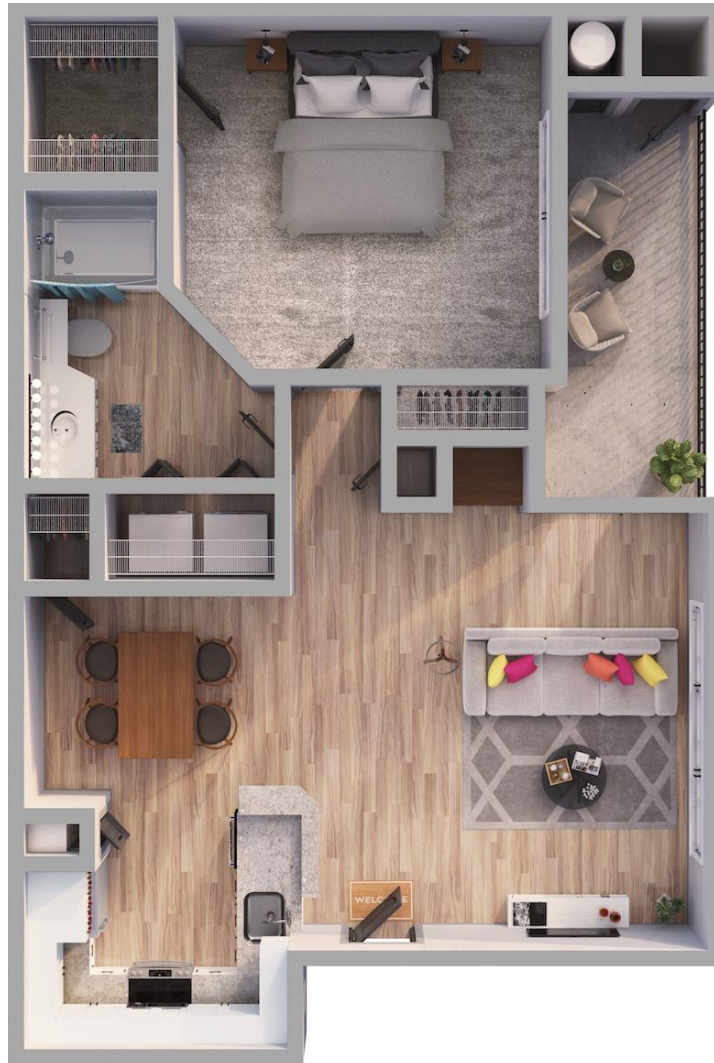

A1R

1 BED / 1 BATH

779

SQ. FT.

THE LINKS

AT PLUM CREEK

1100 Plum Creek Pkwy | Castle Rock, CO 80104

www.thelinksatplumcreek.com

Floor plans are artist's rendering. All dimensions are approximate. Actual product and specifications may vary in dimension or detail. Not all features are available in every apartment. Prices and availability are subject to change. Please see a representative for details.